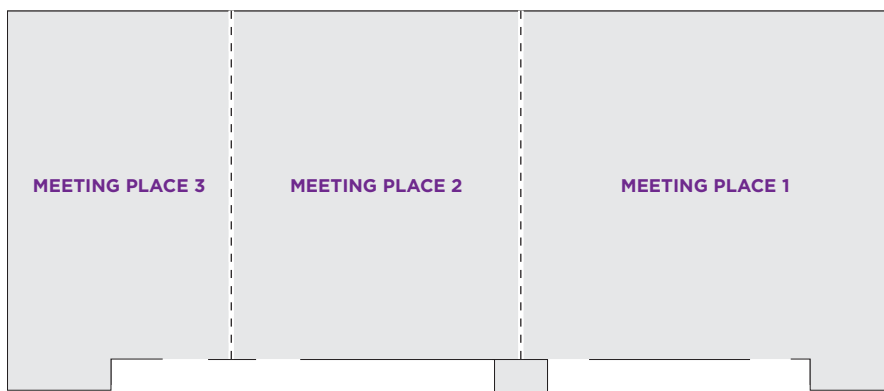

NOW OVER 200 *hotel locations* AND COUNTING, SO YOU'LL NEVER HAVE
TO SETTLE FOR ANY PLACE LESS THAN HYATT PLACE

THE *perfect* MEETING NEEDS THE *perfect* PLACE

ROOM DIMENSIONS & CAPACITIES

ROOM NAME	ROOM DIMENSIONS L X W X H / METERS	SQUARE FT METERS	BANQUET	CLASSROOM	THEATRE	CONFERENCE	U-SHAPE	H-SQUARE	RECEPTION
MEETING PLACE 1, 2 & 3	26' X 62' 7.92M X 18.9M	1,612 491.3	88	72	150	—	—	46	100
MEETING PLACE 1 & 2	26' X 47' 7.92M X 14.3M	1,222 372.5	72	54	105	—	40	30	75
MEETING PLACE 1	26' X 31' 7.92M X 9.4M	806 245.7	48	36	60	24	24	30	50
MEETING PLACE 2 or 3	26' X 15' 7.92M X 4.6M	390 94.2	24	18	45	18	12	—	25